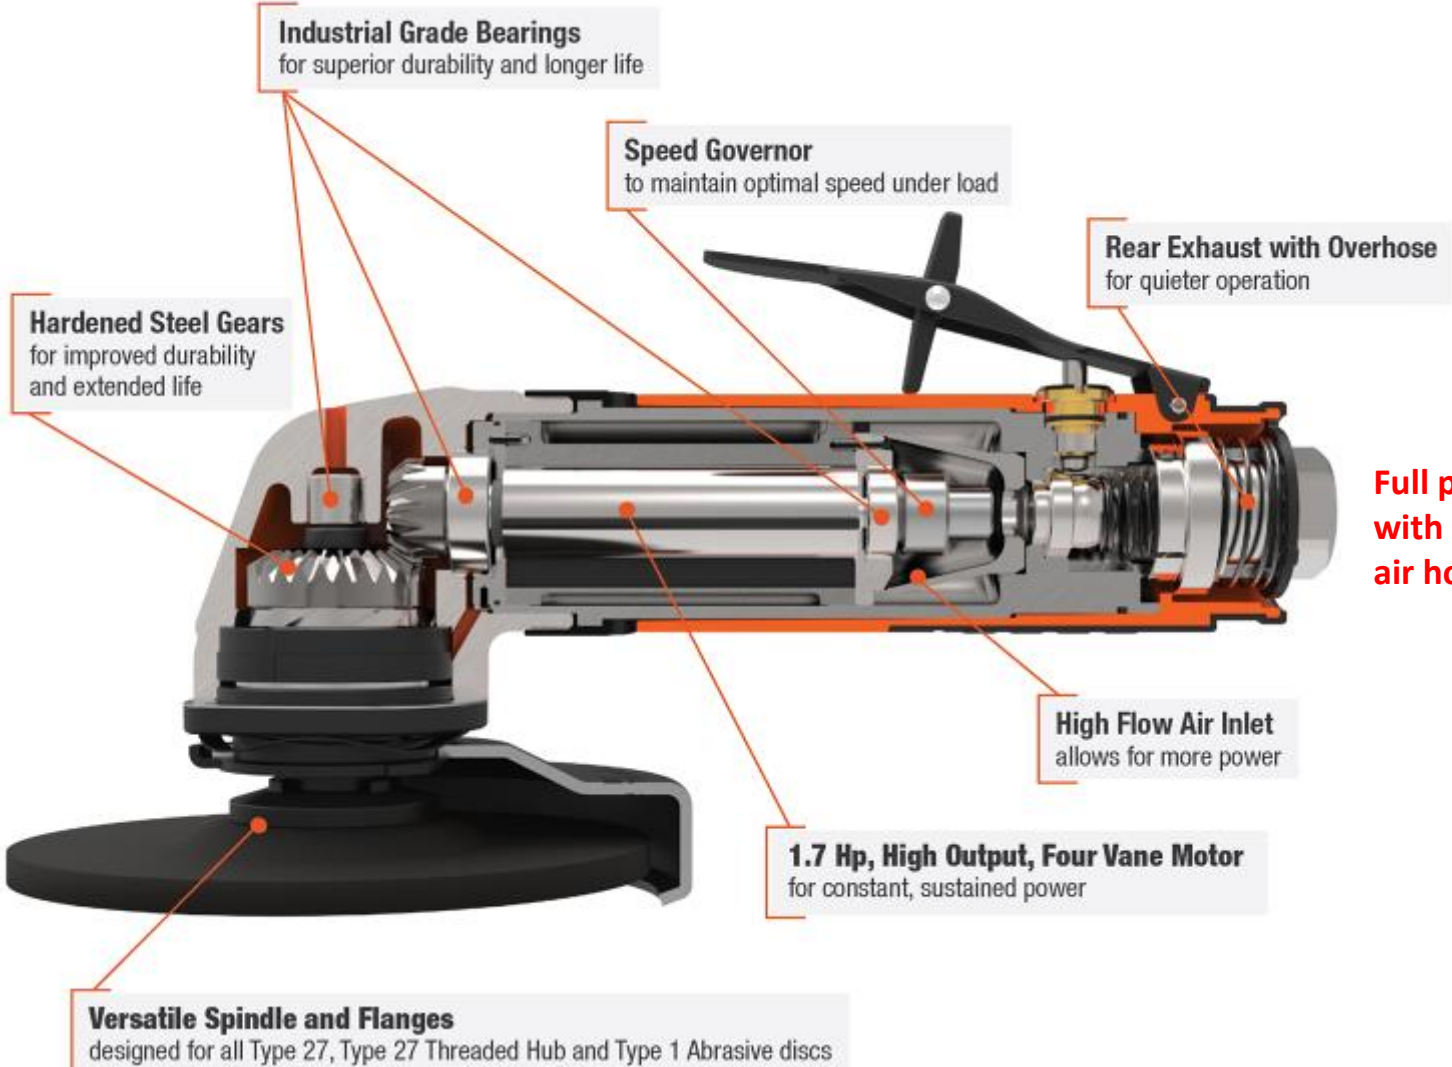

Cleco[®]

Production Tools

DRILCO

Avenida de Somosierra, 22 E- 6 y 7
E-28703 S. S. de los Reyes (Madrid)
Telf.: 916 591 900 Fax: 916 530 387

Product Features

Features in Detail

Full performance with ½" (13 mm) air hose