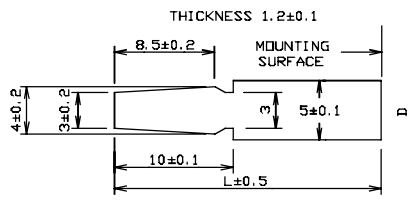

CS10R Length 26mm. Width 12mm. Height 10mm.
Soft-touch finish.

CS10R - Shaft 4mm

FC72621 - Black with moulded white marker line
FC72622 - Black with moulded red marker line
FC72623 - Black with moulded blue marker line
FC72624 - Black with moulded green marker line
FC72625 - Black with moulded yellow marker line
FC72626 - Black with moulded grey marker line

CS13 - Shaft 18.5x1.3mm

CP343601 - T-Bar Slider without marker line
 CP343602 - T-Bar Slider with marker line
 CP343611 - Conductive T-Bar Slider without marker line
 CP343612 - Conductive T-Bar Slider with marker line

Shaft Details (Typical)

4mm TYPE 'A' (std)

4mm TYPE 'B' (special)

Type B subject to viable quantity

8mm TYPE

6mm TYPE

BELTRONICA NUEVA DIRECCIÓN / NEW ADDRESS

Avenida de Somosierra, 22 - Naves E 6 y 7 - P. E. Inbisa I