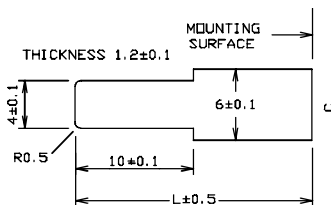

CLIFF

SLIDER KNOBS

CS12 Length 12.2mm. Width 12.2mm. Height 10mm. Designed to fit a 3.3mm shaft of push-button switches.

CS12 - Shaft 3.3mm

CP3427 - Grey
CP3431 - Red
CP3433 - Black
CP3435 - Opaque

CS12F - Shaft 3x2mm

CP3428 - Grey

CS13 Length 26mm. Width 11mm. Height 10mm.
Conductive version available in black ONLY. Surface resistivity 10^3 Ohms/SQ.
Non conductive version is available in black as standard. Other colours available subject to minimum order quantities.

CS13 - Shaft 18.5x1.3mm

CP343601 - T-Bar Slider without marker line
CP343602 - T-Bar Slider with marker line
CP343611 - Conductive T-Bar Slider without marker line
CP343612 - Conductive T-Bar Slider with marker line

Shaft Details (Typical)

4mm TYPE 'A' (std)

4mm TYPE 'B' (special)

Type B subject to viable quantity

8mm TYPE

6mm TYPE

BELTRONICA NUEVA DIRECCIÓN / NEW ADDRESS

Avenida de Somosierra, 22 - Naves E 6 y 7 - P. E. Inbisa I

San Sebastián de los Reyes - ES 28703 - Madrid

Teléfono / Phone: +34 916 381 331