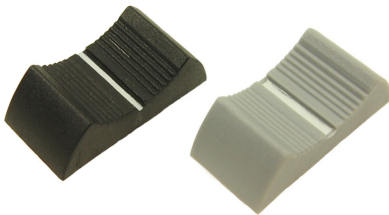

Avenida de Somo Sierra, 22 - Naves E 6 y 7 - P. E. Inbisa I

San Sebastián de los Reyes - ES 28703 - Madrid

Teléfono / Phone: +34 916 381 331

CLIFF

SLIDER KNOBS

CS9 Length 27mm. Width 16mm. Height 7mm. An electrically conductive version is available.

CS9 - Shaft 6/8mm

CP3335 - Black
CP3340 - Blue
CP3345 - Brown
CP3350 - Green
CP3355 - Grey
CP3357 - Orange
CP3360 - Red
CP3365 - White
CP3370 - Yellow

CS9A - Shaft 4mm

CP33350 - Black
CP3341 - Blue
CP3346 - Brown
CP3351 - Green
CP3356 - Grey
CP3358 - Orange
CP3361 - Red
CP33650 - White
CP3371 - Yellow

CS10 Length 27mm. Width 13mm. Height 8mm. An electrically conductive version is available.

CS10 - Shaft 6/8mm

CP3375 - Black
CP33764 - Grey with White ML
CP33765 - Grey with Black ML
CP33766 - Red
CP3377 - White

CS10R Length 26mm. Width 12mm. Height 10mm.
Soft-touch finish.

CS10R - Shaft 4mm

FC72621 - Black with moulded white marker line
FC72622 - Black with moulded red marker line
FC72623 - Black with moulded blue marker line
FC72624 - Black with moulded green marker line
FC72625 - Black with moulded yellow marker line
FC72626 - Black with moulded grey marker line