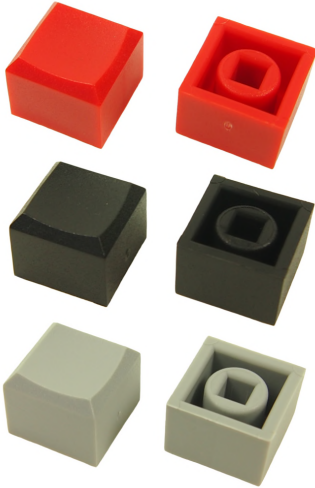

CS10R Length 26mm. Width 12mm. Height 10mm.
Soft-touch finish.

CS10R - Shaft 4mm

FC72621 - Black with moulded white marker line
FC72622 - Black with moulded red marker line
FC72623 - Black with moulded blue marker line
FC72624 - Black with moulded green marker line
FC72625 - Black with moulded yellow marker line
FC72626 - Black with moulded grey marker line

CS11 Diameter 8mm. Height 8mm.
Designed to fit a square shaft of push-button switches and 4mm or 6mm slider shafts.

CS11

CP3400 - Black
CP3405 - White
CP3410 - Grey
CP3411 - Red

CLIFF

SLIDER KNOBS

CS12 Length 12.2mm. Width 12.2mm. Height 10mm. Designed to fit a 3.3mm shaft of push-button switches.

CS12 - Shaft 3.3mm

CP3427 - Grey
 CP3431 - Red
 CP3433 - Black
 CP3435 - Opaque

CS12F - Shaft 3x2mm

CP3428 - Grey

CS13 Length 26mm. Width 11mm. Height 10mm.
 Conductive version available in black ONLY. Surface resistivity 10^3 Ohms/SQ.
 Non conductive version is available in black as standard. Other colours available subject to minimum order quantities.