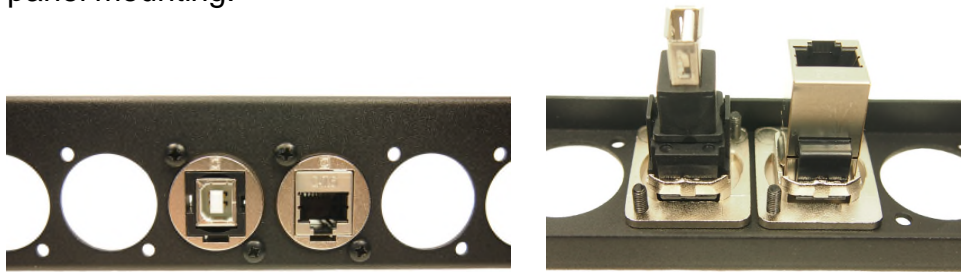

CLIFF

FEEDTHROUGH CONNECTORS - M3 Holes

Our best selling Feedthrough Connectors are now available with M3 holes, for quick and easy rear panel mounting.

Part No.
CP30203NM3

DESCRIPTION
USB 2.0 B to USB 2.0 B, Metal frame

Part No.
CP30205NM3

DESCRIPTION
USB 3.0 A to USB 3.0 A, Metal frame

Part No.
CP30205NM3B

DESCRIPTION
USB 3.0 A to USB 3.0 A, Black metal frame

Part No.
CP30208NM3

DESCRIPTION
USB 2.0 A to USB 2.0 A, Metal frame

Part No.
CP30208NM3B

DESCRIPTION
USB 2.0 A to USB 2.0 A, Black metal frame

BELTRONICA NUEVA DIRECCIÓN / NEW ADDRESS

Avenida de Somosierra, 22 - Naves E 6 y 7 - P. E. Inbisa I

San Sebastián de los Reyes - ES 28703 - Madrid

Teléfono / Phone: +34 916 381 331

CLIFF

FEEDTHROUGH CONNECTORS - M3 Holes

Part No.
CP30220M3B

DESCRIPTION
UTP Cat5e RJ45-RJ45, Black metal frame

Part No.
CP30222SM3

DESCRIPTION
FTP Cat6 RJ45-RJ45, Shielded, Metal frame