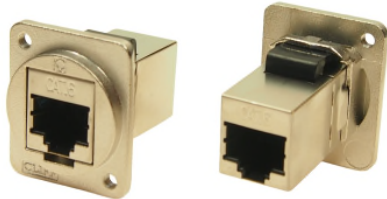

CLIFF

FEEDTHROUGH CONNECTORS - M3 Holes

Our best selling Feedthrough Connectors are now available with M3 holes, for quick and easy rear panel mounting.

Part No.
CP30203NM3

DESCRIPTION
USB 2.0 B to USB 2.0 B, Metal frame

Part No.
CP30205NM3

DESCRIPTION
USB 3.0 A to USB 3.0 A, Metal frame

Part No.
CP30205NM3B

DESCRIPTION
USB 3.0 A to USB 3.0 A, Black metal frame

Part No.
CP30208NM3

DESCRIPTION
USB 2.0 A to USB 2.0 A, Metal frame

Part No.
CP30208NM3B

DESCRIPTION
USB 2.0 A to USB 2.0 A, Black metal frame

BELTRONICA NUEVA DIRECCIÓN / NEW ADDRESS

Avenida de Somosierra, 22 - Naves E 6 y 7 - P. E. Inbisa I

San Sebastián de los Reyes - ES 28703 - Madrid

Teléfono / Phone: +34 916 381 331

CLIFF

FEEDTHROUGH CONNECTORS - M3 Holes

Part No.
CP30220M3B

DESCRIPTION
UTP Cat5e RJ45-RJ45, Black metal frame

Part No.
CP30222SM3

DESCRIPTION
FTP Cat6 RJ45-RJ45, Shielded, Metal frame