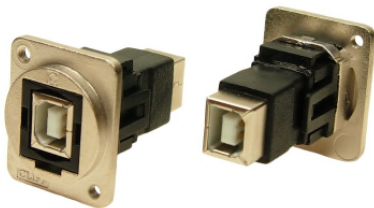

CLIFF

FEEDTHROUGH CONNECTORS - M3 Holes

Our best selling Feedthrough Connectors are now available with M3 holes, for quick and easy rear panel mounting.

Part No.
CP30203NM3

DESCRIPTION
USB 2.0 B to USB 2.0 B, Metal frame

Part No.
CP30205NM3

DESCRIPTION
USB 3.0 A to USB 3.0 A, Metal frame

Part No.
CP30205NM3B

DESCRIPTION
USB 3.0 A to USB 3.0 A, Black metal frame

Part No.
CP30208NM3

DESCRIPTION
USB 2.0 A to USB 2.0 A, Metal frame

Part No.
CP30208NM3B

DESCRIPTION
USB 2.0 A to USB 2.0 A, Black metal frame

BELTRONICA NUEVA DIRECCIÓN / NEW ADDRESS

Avenida de Somosierra, 22 - Naves E 6 y 7 - P. E. Inbisa I

San Sebastián de los Reyes - ES 28703 - Madrid

Teléfono / Phone: +34 916 381 331

CLIFF

FEEDTHROUGH CONNECTORS - M3 Holes

Part No.
CP30220M3B

DESCRIPTION
UTP Cat5e RJ45-RJ45, Black metal frame

Part No.
CP30222SM3

DESCRIPTION
FTP Cat6 RJ45-RJ45, Shielded, Metal frame