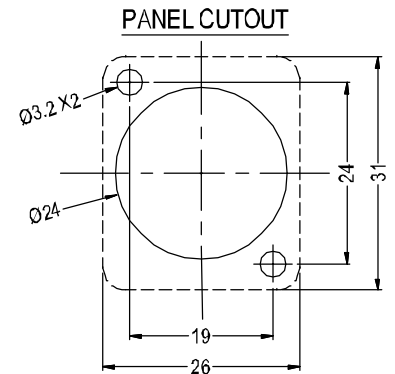

CLIFF

FEEDTHROUGH CONNECTORS - M3 Holes

Our best selling Feedthrough Connectors are now available with M3 holes, for quick and easy rear panel mounting.

Part No.
CP30203NM3

DESCRIPTION
USB 2.0 B to USB 2.0 B, Metal frame

Part No.
CP30208NM3B

DESCRIPTION
USB 2.0 A to USB 2.0 A, Black metal frame

BELTRONICA NUEVA DIRECCIÓN / NEW ADDRESS

Avenida de Somosierra, 22 - Naves E 6 y 7 - P. E. Inbisa I

San Sebastián de los Reyes - ES 28703 - Madrid