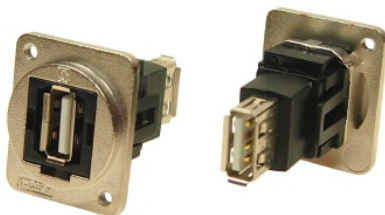

CLIFF

FEEDTHROUGH CONNECTORS - M3 Holes

Our best selling Feedthrough Connectors are now available with M3 holes, for quick and easy rear panel mounting.

Part No.
CP30203NM3

DESCRIPTION
USB 2.0 B to USB 2.0 B, Metal frame

Part No.
CP30205NM3

DESCRIPTION
USB 3.0 A to USB 3.0 A, Metal frame

Part No.
CP30205NM3B

DESCRIPTION
USB 3.0 A to USB 3.0 A, Black metal frame

Part No.
CP30208NM3

DESCRIPTION
USB 2.0 A to USB 2.0 A, Metal frame

Part No.
CP30208NM3B

DESCRIPTION
USB 2.0 A to USB 2.0 A, Black metal frame

BELTRONICA NUEVA DIRECCIÓN / NEW ADDRESS

Avenida de Somosierra, 22 - Naves E 6 y 7 - P. E. Inbisa I

San Sebastián de los Reyes - ES 28703 - Madrid

Teléfono / Phone: +34 916 381 331

CLIFF

FEEDTHROUGH CONNECTORS - M3 Holes

Part No.
CP30220M3B

DESCRIPTION
UTP Cat5e RJ45-RJ45, Black metal frame

Part No.
CP30222SM3

DESCRIPTION
FTP Cat6 RJ45-RJ45, Shielded, Metal frame